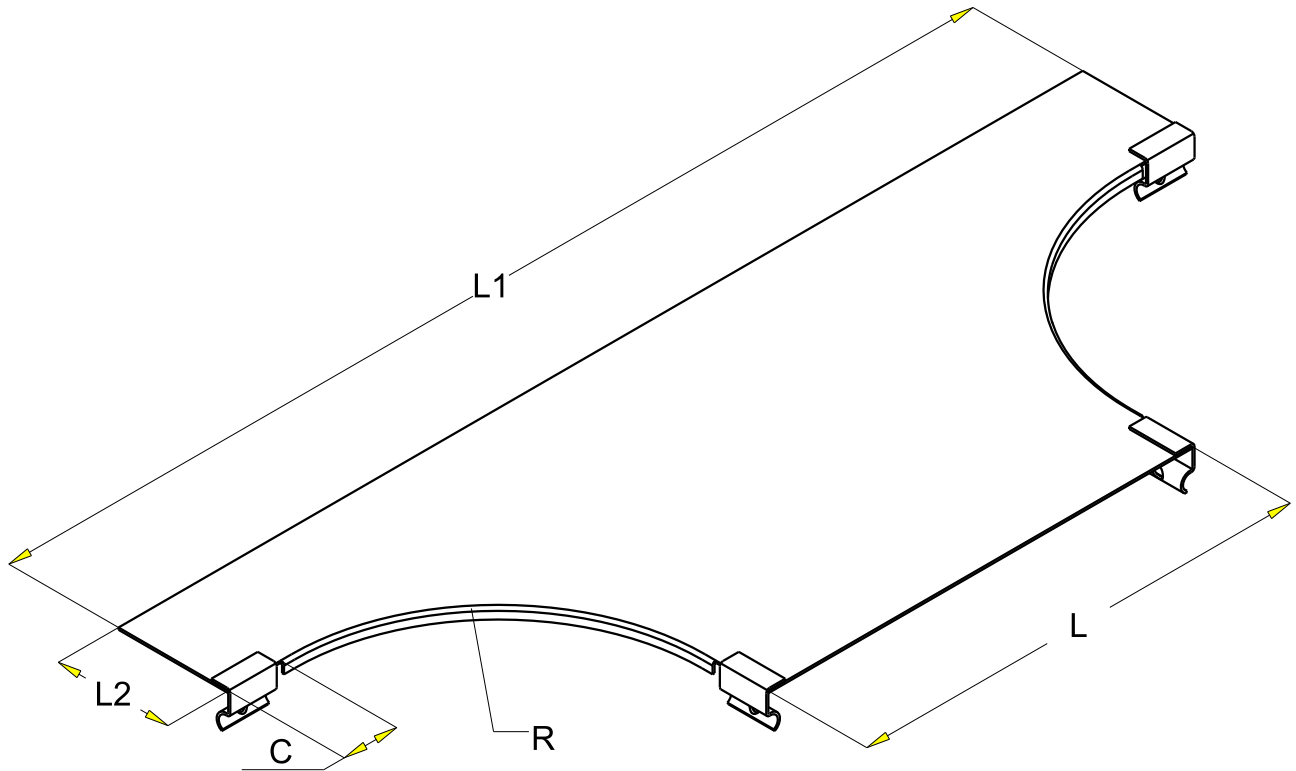

COUV DERIVATION P31 CB 50 à 600  
Cover for branch P31 W50 to W600

GC  
HDG

**legrand** | CABLE  
MANAGEMENT

FT0541-3

10 16

| REF        | CODE    | L /L |          | EP /TH |          | L1 /L1 |          | L2 /L2 |         | C /C |         | R /R  |         |
|------------|---------|------|----------|--------|----------|--------|----------|--------|---------|------|---------|-------|---------|
|            |         | (mm) | (inch)   | (mm)   | (inch)   | (mm)   | (inch)   | (mm)   | (inch)  | (mm) | (inch)  | (mm)  | (inch)  |
| P31 CB 50  | 342 501 | 50   | (1.97")  | 0.8    | (0.032") | 148    | (5.83")  | 41     | (1.62") | 30   | (1.18") | 20    | (1.78") |
| P31 CB 75  | 342 502 | 75   | (2.92")  | 0.8    | (0.032") | 333    | (13.11") | 45     | (1.77") | 30   | (1.18") | 96.6  | (3.80") |
| P31 CB 100 | 342 503 | 100  | (3.94")  | 0.8    | (0.032") | 358    | (14.11") | 45     | (1.77") | 30   | (1.18") | 96.6  | (3.80") |
| P31 CB 150 | 342 504 | 150  | (5.91")  | 0.8    | (0.032") | 408    | (16.08") | 45     | (1.77") | 30   | (1.18") | 96.6  | (3.80") |
| P31 CB 200 | 342 505 | 200  | (5.91")  | 0.8    | (0.032") | 458    | (18.05") | 45     | (1.77") | 30   | (1.18") | 96.6  | (3.80") |
| P31 CB 300 | 342 728 | 300  | (7.87")  | 1      | (0.039") | 558    | (21.99") | 45     | (1.77") | 30   | (1.18") | 96.6  | (3.80") |
| P31 CB 400 | 342 745 | 400  | (11.81") | 1      | (0.039") | 798    | (31.44") | 45     | (1.77") | 50   | (1.97") | 146.6 | (5.77") |
| P31 CB 500 | 342 746 | 500  | (19.69") | 1      | (0.039") | 898    | (35.38") | 45     | (1.77") | 50   | (1.97") | 146.6 | (5.77") |
| P31 CB 600 | 350 519 | 600  | (23.62") | 1      | (0.039") | 998    | (39.69") | 45     | (1.77") | 50   | (1.97") | 146.6 | (5.77") |