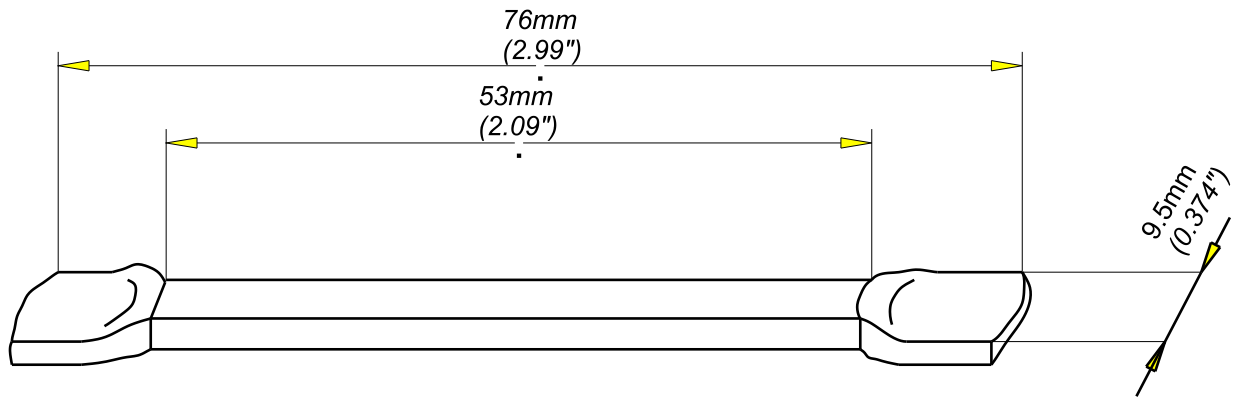

CLAVETTE CA 8/75
CA 8/75 CLAMP COTTER-PIN

EZ
EZ

legrand | CABLE
MANAGEMENT

FT0210-1

07 - 17

EPAISSEUR / THICKNESS
3.5mm / 0.138"

REF	CODE	POIDS (Kg/u)	WEIGHT (lb/u)	Material	Standard	Finition / Coating	Resistance class against corrosion
CA8/75	801051	0.024	0.053	S235 JR	EN 10025	Fe/Zn12/A	Class 3 / CEI 61537