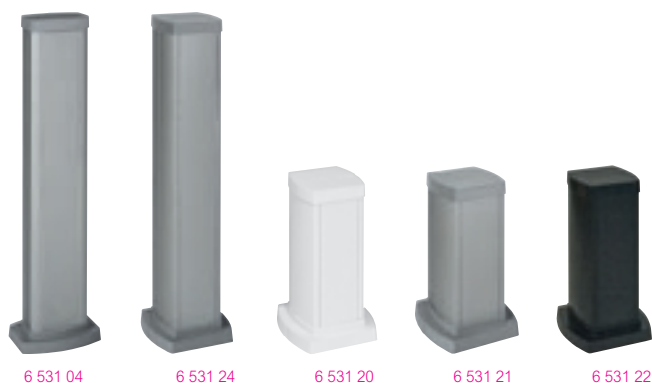

Universal mini-columns

Universal columns

For distribution of power vertically (with the input in separate ducts for high voltage and low voltage cables)
Power supply via the floor or the ceiling (with ovaline kits)
To be equipped with supports for wiring accessories
Cover width 80 mm

6 531 11 6 531 31

Pack	Cat.Nos	1 compartment
		Aluminium body and covers
1	6 531 00	White finish Height 0.30 m
1	6 531 03	Height 0.68 m
		Aluminium finish
1	6 531 01	Height 0.30 m
1	6 531 04	Height 0.68 m
		Black finish
1	6 531 02	Height 0.30 m
1	6 531 05	Height 0.68 m
		2 compartments
		Aluminium body and covers
1	6 531 20	White finish Height 0.30 m
1	6 531 23	Height 0.68 m
		Aluminium finish
1	6 531 21	Height 0.30 m
1	6 531 24	Height 0.68 m
		Black finish
1	6 531 22	Height 0.30 m
1	6 531 25	Height 0.68 m
		Ovaline kits
		For 1 compartment cover width 80 or 2 compartment cover width 45 mini-columns For powering the mini-column via the ceiling
1	6 530 63	White finish
1	6 530 64	Aluminium finish
1	6 530 65	Black finish
		Accessories for 1 compartment mini-columns
1	6 530 84	Table - white finish
1	6 530 85	Table with induction charger 1000 mA - white finish
1	6 530 86	Movable foot - white finish
1	6 530 87	Movable foot - aluminium finish
1	6 530 89	Movable foot - black finish
1	6 530 88	Set of 4 wheels with cable-holder

For distribution of power vertically (with the input in separate ducts for high voltage and low voltage cables)
Power supply via the floor or the ceiling (with ovaline kits)
To be equipped with supports for wiring accessories
Cover width 80 mm