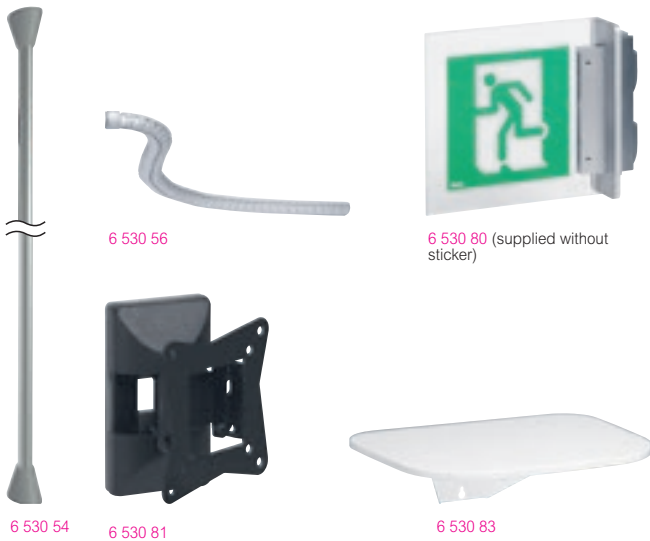

## Multi-support sockets - German standard

Conform to IEC 61084-2-1 and EN 50085-2-4  
For distribution of power vertically  
Power supply via the ceiling and/or the floor  
Cover width 45 mm

Pack	Cat.Nos	Ovaline column
1	6 530 54	Aluminium finish Complete Ovaline column, height 3.2 m
1	6 530 55	Ovaline tube, height 3.2 m
1	6 530 58	Ovaline junction 90°
1	6 530 59	Ovaline fixing bracket
1	6 530 57	Cable output for Ovaline column
<b>Finishing kit for telescopic pole for 1 or 2 compartments columns</b>		
1	6 530 66	Consists of 2 PVC covers and a base
1	6 530 67	White finish
1	6 530 68	Aluminium finish
1	6 530 68	Black finish
<b>Accessories for columns</b>		
1	6 530 56	Flexible Ovaline kit For horizontal connection to cable trays Length: 1 m Supplied with fixing bracket
36	6 038 07	Separation partition, height 60 mm For 2 and 4 compartments snap-on columns and mini-columns
1	6 530 80	Panel indicator 150 x 150 mm
1	6 530 81	Support for fixing TV screen 10-26 inch / 25-66 cm
1	6 530 82	Support for fixing TV screen 26-42 inch / 66-107 cm
1	6 530 83	Shelf for direct clipping
<b>Supports for rail equipment (columns and mini-columns)</b>		
For mounting rail equipment (such as MCBs) on columns and mini-columns. To be used with two 0.5-module spacing units Cat.No 4 063 07 (p. 73) Capacity: 1 module Equipped with protective cover to prevent unwanted triggering		
For installation on universal columns and mini-columns use a fixing support Cat.No 6 531 79, a 4-module Mosaic Programme support plate Cat.No 0 802 52 (p. 906) and a 4-module Mosaic Programme plate Cat.Nos 0 788 14, 0 793 14 or 0 790 54 (p. 904)		
5	0 310 69	White finish
5	0 307 87	Aluminium finish
5	6 530 75	Black finish
<b>90° adaptor</b>		
5	6 530 79	Adaptor for mounting Arteor or Mosaic wiring accessories horizontally via 90° rotation 2 modules