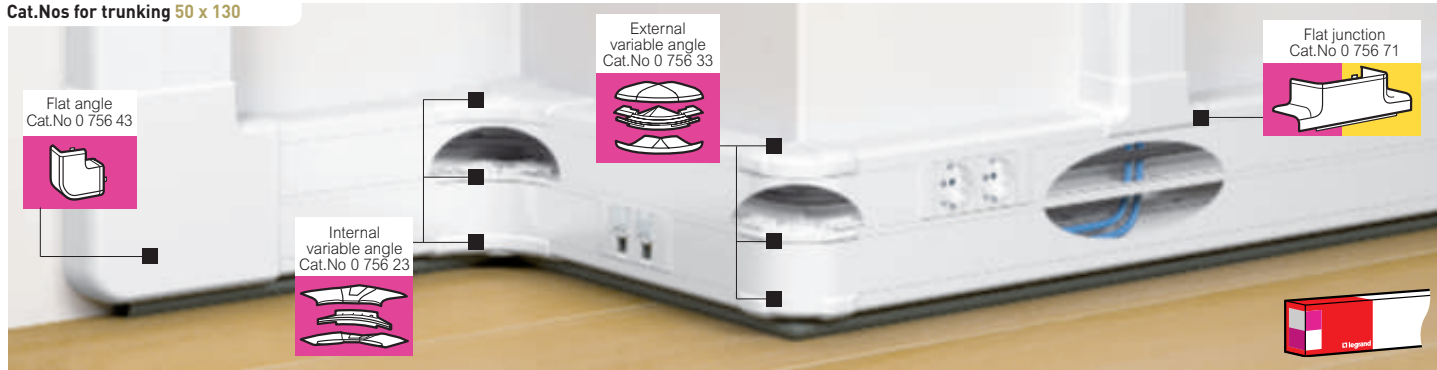

Flexible cover snap-on DLP trunking - 45 mm cover 50 x 130 and 50 x 145

routing sections and accessories

Cat.Nos for trunking 50 x 130