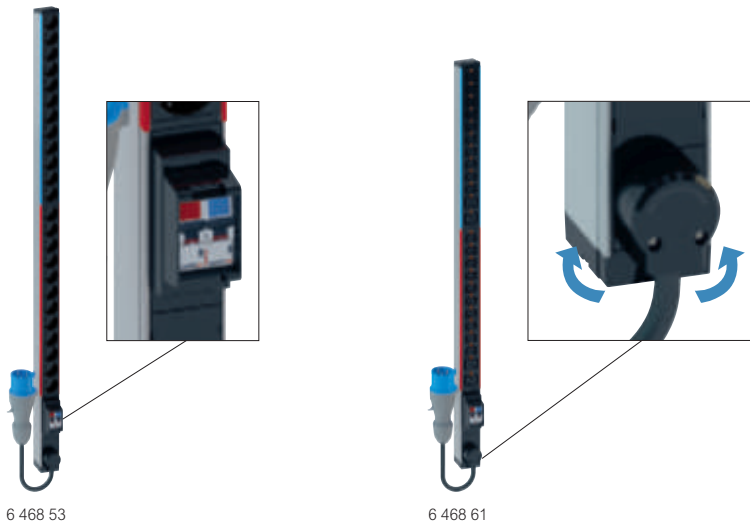

Legrand cabling system LCS³ Energy Distribution

single phase Zero-U Power Distribution Units

To provide ~ electric power for IT equipment in 19" enclosures
 Single phase Zero-U PDUs for vertical mounting in the cabinet
 230 V - 50/60 Hz power supply
 PDUs with 2 circuits protected by 16 A uni + neutral MCB in a support with projecting edges to avoid accidental breakdown. Each circuit is identified by color coding. The total number of outlets is distributed equally between the 2 circuits. 2P+E outlets: C13 and C19 standard outlets, French/German/British standards outlets equipped with blanks, French/German standards outlets inclined at 55°
 330° rotating cable input for a perfect orientation of the cable and no interference in the cabinet
 C13 and C19 standard outlets are equipped with cord locking system to avoid any accidental disconnection. Universal solution compatible with all the cords (C14 plugs for C13 and C20 plugs for C19)
 Delivered with 2 sets of metallic mounting brackets: button brackets (for quick fixing and variable pitch) and standard brackets (for screw fixing)
 Black modules (outlets and functions)
 Aluminium profile