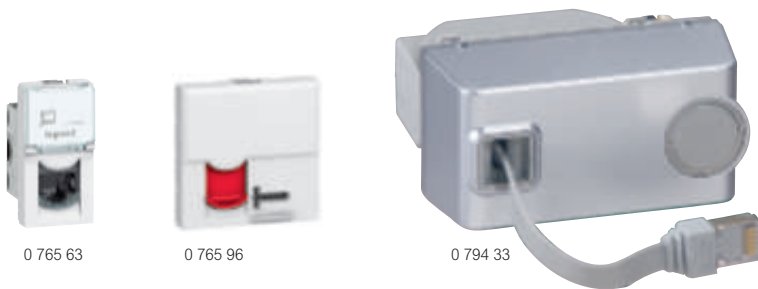

Legrand cabling system LCS³ category 6

RJ 45 sockets - Mosaic™ Programme

Can be integrated in all supports (p. 845-873)
 Mechanisms to be equipped with support frames (p. 906) and plates (p. 904-905)
 With LCS³ connector with fast connection thanks to integrated crimping take AWG 22 single-core cables up to AWG 26 and AWG multicore cables
 Contacts marked with dual colour code and wiring schemes T568 A and T 568 B
 Conform to standards ISO/IEC 11801 Ed. 3.0, EN 50173-1 and TIA/EIA 568 C

Pack	Cat.Nos	Mosaic Programme RJ 45 sockets cat. 6
10	0 765 61	UTP - 1 module ○ White
10	0 794 61	● Aluminium
10	0 765 81	○ White antimicrobial
10	0 765 64	UTP - 2 modules ○ White
10	0 794 64	● Aluminium
		UTP with controlled access - 2 modules Supplied with 2 keys for 5 sockets
5	0 765 94	○ White with red shutter
		UTP 90° - 2 modules Vertical snap-on socket for column module
10	0 765 91	○ White
		UTP 45° - 2 modules ○ White
10	0 765 03	○ White
		UTP 45° - 2 x RJ 45 - 2 modules ○ White
5	0 765 04	○ White
		UTP retractable RJ 45 socket - 4 modules With integrated retractable cord (0.9 m) Winds up automatically with a pushbutton
1	0 765 32	○ White
		UTP - 1 module ● Black
10	0 794 81	● Black
		UTP 2 x RJ 45 with Soluclip accessory - 3 modules For snap-on mounting on DLP trunking with 45 mm cover
5	0 765 44	○ White
		FTP - 1 module ○ White
10	0 765 62	○ White
10	0 794 62	● Aluminium
10	0 765 82	○ White antimicrobial
		FTP - 2 modules ○ White
10	0 765 65	○ White
10	0 794 65	● Aluminium
10	0 765 22	○ White with green shutter
10	0 765 23	○ White with orange shutter
		FTP - 2 modules For snap-on mounting on trunking with 45 mm cover
5	0 765 46	○ White
10	0 794 85	● Black