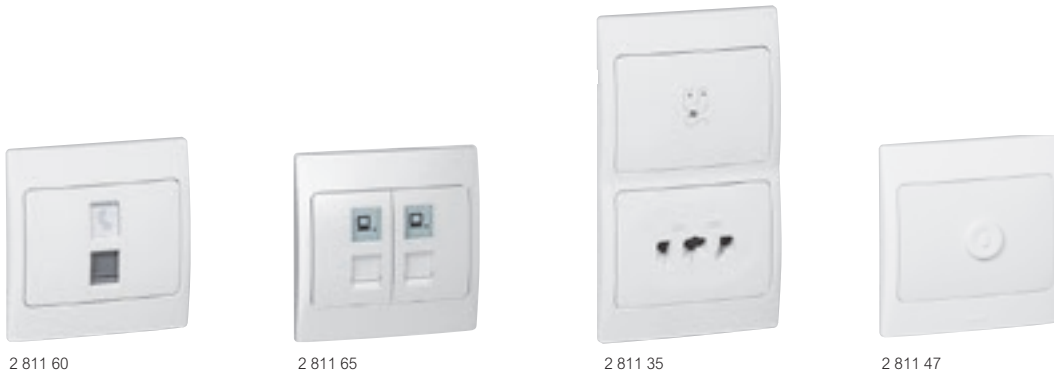

# Mallia™

telephone, data, television, shaver socket and cable outlets - complete white

Polycarbonate front cover plates with a matt finish. Compact mechanism for greater wiring space  
Supplied with 2 screws M 3.5 for BS boxes. Supplied complete with plate. Dim.: 86 x 86 mm

Pack	Cat.Nos	Telephone sockets	Pack	Cat.Nos	Television sockets
5	2 811 60	<b>RJ 11 sockets - 4 contacts</b> 1/4 turn, tool-less connector ○ White 	5	2 811 57	For DVBT and satellite installation (with individual demodulator) DVBT HDTV compatible TV: male connector (Ø9.5 mm) R: female connector (Ø9.5 mm) SAT: "F" type connector Recommended coaxial cable: 17 VATC <b>TV-R-SAT socket</b> TV: 5-68/120 - 862 MHz R: 87.5-108 MHz SAT: 950-2400 MHz Star low attenuation 1.5 dB 
5	2 811 63	<b>Double RJ 11 sockets - 4 contacts</b> 1/4 turn, tool-less connector ○ White 	5	2 811 53	<b>TV-R socket</b> TV: 5-68/120 - 862 MHz R: 87.5-108 MHz Star 1.5 dB ○ White 
5	2 811 68	<b>BS master telephone sockets</b> ○ White 	10	2 811 51	<b>TV socket</b> TV: 0-2400 MHz. Star low attenuation 1 dB ○ White 
5	2 811 69	<b>BS secondary telephone sockets</b> ○ White 	10	2 811 52	<b>TV socket "F" type with screws</b> SAT: 0-2400 MHz. Star attenuation 1 dB ○ White 
5	2 811 61	<b>Data sockets</b> <b>RJ 45 Cat. 5e UTP</b> ○ White 	1	2 811 35	<b>Shaver socket</b> Conform to BS EN 61558-2-5 230 V / 120 V~ - 50/60 Hz. Dim.: 86 x 146 mm Suitable for use with European, British and Australian 2 pin plugs ○ White 
5	2 811 62	<b>RJ 45 Cat. 6 UTP</b> ○ White 	5	2 811 65	<b>Cable outlets</b> Conform to BS 5733 <b>20 A</b> ○ White 
5	2 811 64	<b>Double RJ 45 Cat. 5e UTP</b> ○ White 	5	2 811 48	<b>45 A</b> ○ White 
5	2 811 65	<b>Double RJ 45 Cat. 6 UTP</b> ○ White 			
5	2 811 66	<b>Telephone and data sockets</b> <b>RJ 11 + RJ 45 sockets Cat. 5e UTP</b> ○ White 