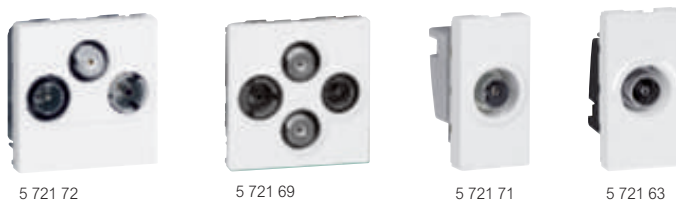

Arteor™

television sockets

Support frame and plate selection charts **p. 480-487**

Mechanisms supplied with rocker plates, to be equipped with support frames (p. 476) and plates (p. 480 to 487)

For Dvbt, Cablecast and satellite installation
UHD TV quality compatible
Classe A shielded star socket LTE ready (4G protected)
Recommended coaxial cable: 17 VATCA
Star cabling (1 socket = 1 cable to antenna, splitter or multiswitch)
Visual check of the connection
Meets EN 50083-4 and EN 50083-2 European directive
TV: male connector (Ø9.5 mm) - 5-68 /120-862 MHz
R: female connector (Ø9.5 mm) - 87.5-108 MHz
SAT: "F" type connector - 950-2400 MHz

Pack	Cat.Nos	Multi TV star sockets
		2 modules
		TV-R-SAT sockets Low attenuation: 1.5 dB
10	5 721 72¹	○ White ● Magnesium
10	5 726 72¹	
		TV-R-SAT-SAT sockets In1: TV-R-SAT1 / In2: SAT2 Low attenuation: 1.5 dB
1	5 721 69¹	○ White ● Magnesium
1	5 726 69¹	
		TV-SAT sockets 1 module
5	5 721 67	○ White ● Magnesium
5	5 726 67	
Single TV star sockets - 1 module		
Low attenuation 1dB		
		TV 9.5 mm male sockets
10	5 721 71	○ White ● Magnesium ● Champagne ● Alu
10	5 726 71	
10	5 700 51	
10	5 710 51	
		TV "F" type sockets
10	5 721 63	○ White ● Magnesium ● Champagne ● Alu
10	5 726 63	
10	5 700 50	
10	5 710 50	

1: Can be installed in receptacles for floor sockets p. 479

Home network, **p. 401**