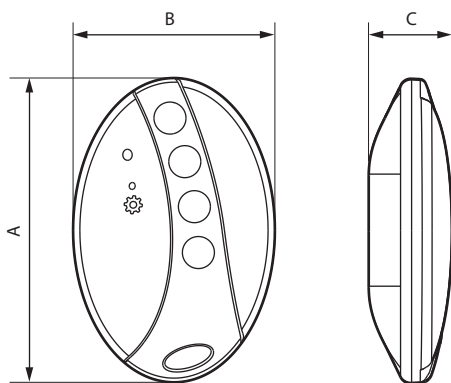

1. USAGE

Permet la commande de l'extinction générale ON/OFF et de l'ouverture/fermeture d'un ouvrant.

Allows control of all connected wired controls (lights, appliances, roller shutters).

Requires the prior installation of a starter pack for connected installation or a Control modul.

With keychain hook.

2. RANGE

Description	Graphite
Connected poket remote control, 4 configurable scenarios. Supplied with battery. With LED indicator (configuration) and RESET button (hidden) used to return to factory settings.	0 676 95

3. DIMENSIONS (mm)

A	B	C
76	50,5	21

4. FONCTIONNEMENT

LED indicators:

- useful during installation
- when pressed, burst flash red if the battery power is low

RESET button used to return to factory mode

5. TECHNICAL CHARACTERISTICS