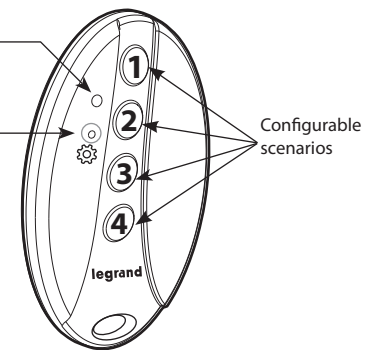

With keychain hook.

2. RANGE

Description	Graphite
Connected poket remote control, 4 configurable scenarios. Supplied with battery. With LED indicator (configuration) and RESET button (hidden) used to return to factory settings.	0 676 95

3. DIMENSIONS (mm)

A	B	C
76	50,5	21

4. FONCTIONNEMENT

LED indicators:

- useful during installation
- when pressed, burst flash red if the battery power is low

RESET button used to return to factory mode

5. TECHNICAL CHARACTERISTICS