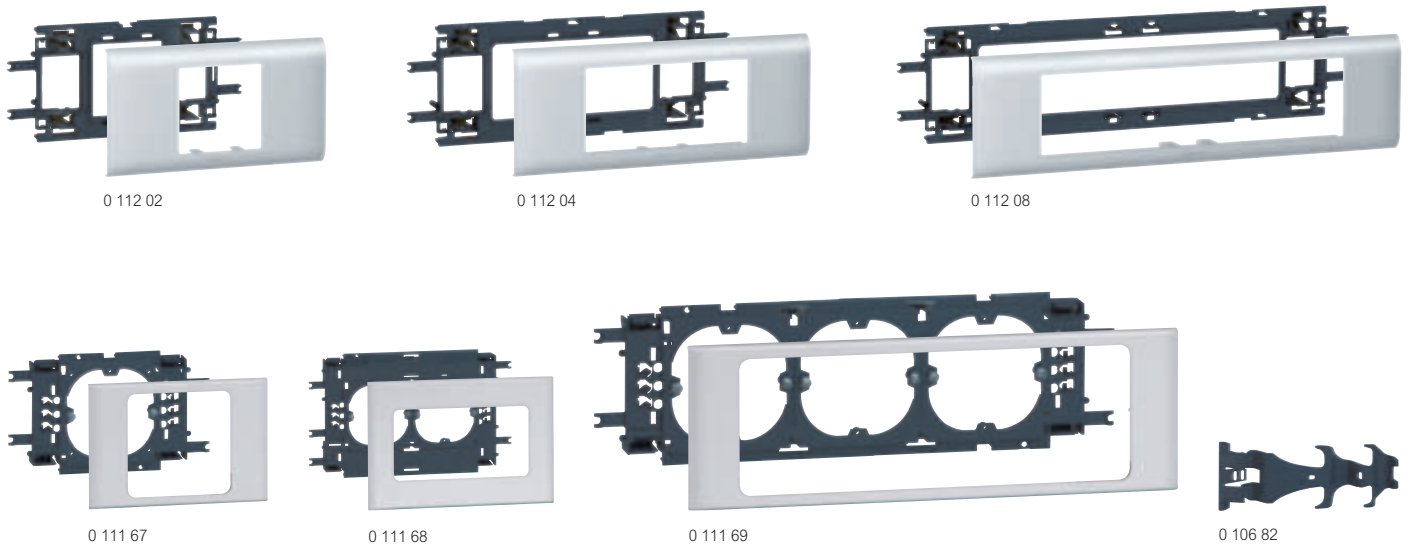

Aluminium universal DLP trunking system

supports for wiring accessories

Pack	Cat.Nos	Supports for Mosaic and Arteor wiring accessories
		For 65 mm width covers
20	0 112 02	2 modules
20	0 112 03	3 modules
20	0 112 04	4 modules
10	0 112 06	6 modules
10	0 112 08	8 modules
		For 85 mm width covers
20	0 112 12	2 modules
20	0 112 13	3 modules
20	0 112 14	4 modules
10	0 112 16	6 modules
10	0 112 18	8 modules

Pack	Cat.Nos	Supports for 60 mm fixing centres wiring accessories
		For 85 mm width covers
10	0 111 67	1 gang
5	0 111 68	2 gang
5	0 111 69	3 gang
5	0 111 70	4 gang
		Cabling accessories
50	0 106 82	Clip for 40, 65 and 85 mm covers
50	0 106 86	Clip for 130 and 180 mm covers
20	0 111 88	Earth link
100	0 308 81	Base for cable ties
		Mounting of Synergy, Mallia and Belanko wiring accessories
		Back boxes for mounting British standard wiring accessories on 85 mm cover
		Depth 25 mm
5	6 208 16	1 gang
5	6 208 17	2 gang
		Depth 35 mm
5	6 208 26	1 gang
5	6 208 27	2 gang