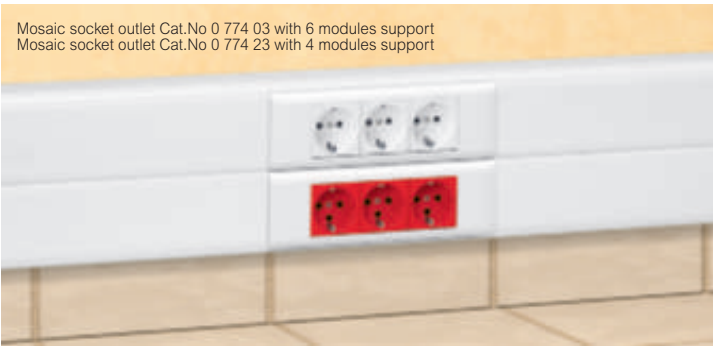

Mosaic™ Programme socket outlets

Pack	Cat.Nos		Sockets for installation on DLP trunking - German standard	
			Mosaic sockets with shutters with connection at both sides for mounting on 65 and 85 mm cover DLP trunking in conjunction with supports and plates for trunking (see p. 827) Direct connection requiring no tools, intuitive disconnection without dismantling the support	
10	White 0 774 01	Tamperproof 0 774 21		2P+E
10	0 774 02	0 774 22		2 x 2P+E
10	0 774 03	0 774 23		3 x 2P+E
5	0 774 04	0 774 24		4 x 2P+E
10	Red 0 774 11			2P+E
10	0 774 12			2 x 2P+E
10	0 774 13			3 x 2P+E
5	0 774 14			4 x 2P+E
			Automatic terminals with cable grip	
8	White 4 500 16	Tamperproof 4 500 18		2 x 2P+E
10	4 500 17	4 500 19		3 x 2P+E
			Automatic terminals - Wieland Equipped with fast connectors Wieland GST18i3	
8	White 4 500 00	Red 4 500 02		2 x 2P+E
10	4 500 01	4 500 03		3 x 2P+E
			Automatic terminals - Wago Winsta Equipped with fast connectors Wago Winsta	
8	White 4 500 04	Red 4 500 06		2 x 2P+E
10	4 500 05	4 500 07		3 x 2P+E

Pack	Cat.Nos		Sockets for installation on DLP trunking - German standard (continued)	
			Screw terminals	
10	White 0 776 01	Tamperproof 0 776 21		2P+E
10	0 776 02	0 776 22		2 x 2P+E
10	0 776 03	0 776 23		3 x 2P+E
5	0 776 04	0 776 24		4 x 2P+E
10	Red 0 776 11			2P+E
10	0 776 12			2 x 2P+E
10	0 776 13			3 x 2P+E
5	0 776 14			4 x 2P+E
			Accessories	
10	0 502 99			Tamperproof insert for socket Fits directly into the plug
10	0 898 07			Cable grip