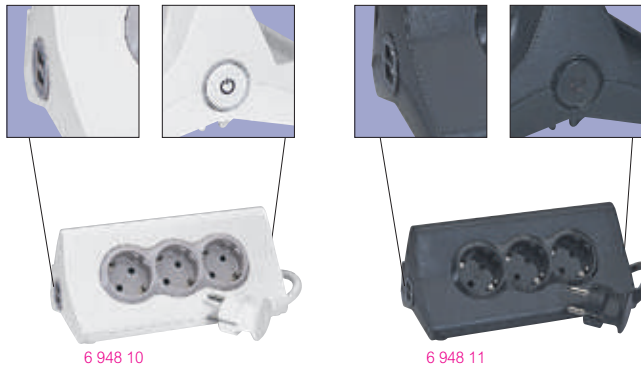

Multi-outlet extensions with cord

German standard (continued)

To connect several devices equipped with plugs with or without earth: appliances class I (simple insulation) or class II (double insulation), lamps, PC, TV, stereo, etc.
Extra-flat (only 30 mm thick): can be slid underneath furniture
Integrated cable compartment

Pack	Cat.Nos	Multi-outlet extensions with tablet support - switched
10	<table border="1"> <tr> <td>White/Grey 6 948 10</td> <td>Black 6 948 11</td> </tr> </table>	1.5 m cord 3 x 2P+⊥ + 2 USB Type-A Equipped with a 16 A circuit breaker