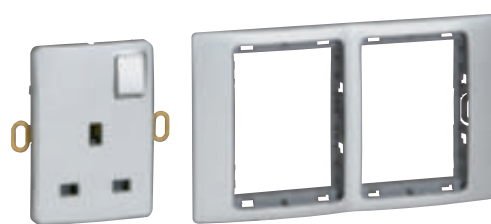

Multistandard switched socket outlets - 16 A - 250 V / 15 A - 127 V

Pack	Cat.Nos	
		To be equipped with plates
		2P+E - 1 gang
5	2 831 20	● Silver
5	2 833 20	● Pearl
5	2 835 20	● Dark Silver
5	2 839 20	● Champagne
5	2 821 20	● Matt Black
		2P+E - 2 gang
4	2 831 22	● Silver
4	2 833 22	● Pearl
4	2 835 22	● Dark Silver
4	2 839 22	● Champagne
4	2 821 22	● Matt Black

Multistandard switched socket outlets 16 A - 250 V ~ / 15 A - 127 V ~ with USB charger

Pack	Cat.Nos	
		USB charger conform to IEC 60950-1 Supplied complete with plates
		2P+E - 1 gang
		USB Type-A 2.4 A - 5 V _{DC} - 12 W Consumption in passive mode < 0.08 W
1	2 831 21	● Silver
1	2 833 21	● Pearl
1	2 835 21	● Dark Silver
1	2 839 21	● Champagne
1	2 821 21	● Matt Black
		2 x 2P+E - 2 gang
		USB Type-A + Type-C™ 3 A - 5 V _{DC} - 15 W Consumption in passive mode < 0.08 W
1	2 831 23	● Silver
1	2 833 23	● Pearl
1	2 835 23	● Dark Silver
1	2 839 23	● Champagne
1	2 821 23	● Matt Black

US standard socket outlets 15 A - 127 V - SASO

Pack	Cat.Nos	
		To be equipped with plates
		2P+E - 1 gang
5	2 831 05	● Silver
5	2 833 05	● Pearl
5	2 835 05	● Dark Silver
		2P+E - 2 gang
5	2 831 06	● Silver
5	2 833 06	● Pearl
5	2 835 06	● Dark Silver

Mallia™

modular socket outlets - customisable colours

2 818 59

2 819 31

Plate selection charts p. 577

Painted polycarbonate front cover

Pack	Cat.Nos	Modular socket outlets
		Compact mechanism for greater wiring space Supplied with 2 screws M 3.5 for BS boxes All sockets integrate child protection To be equipped with 2-gang support frames and plates Dim.: 146 x 86 mm
		1 gang switched - British standard - 13 A - 250 V ~
5	2 818 59	● Silver
5	2 818 78	● Pearl
5	2 818 79	● Dark Silver