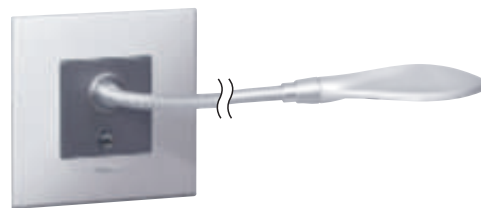

5 722 21

5 727 26

5 724 52

5 727 34

Lamp used as a torch

5 727 57 + plate 5 713 02

 Support frame and plate selection charts **p. 480-487**

Mechanisms supplied with square rocker plates, to be equipped with support frames (p. 476) and plates (p. 480 to 487)

Pack	Cat.Nos	Skirting lights
1	5 722 21	For installation close to obstacles 2 modules <b>Standard</b> With LED 230 V - 0.2 or 1 W <input type="radio"/> White <input checked="" type="radio"/> Magnesium
1	5 740 82	
1	5 722 26	<b>With motion detector 100-240 V</b> With IR detection cell and LED When a person passes, the mechanism detects the presence and lights the obstacle The function is equipped with an audible signal that can be disengaged <input type="radio"/> White <input checked="" type="radio"/> Magnesium
1	5 727 26	
1	5 722 34	<b>Self-contained plug-in lights</b> 230 V power supply In the event of a mains failure, the lamp lights up automatically When removed from its socket, the lamp lights up automatically and can be used as a torch (with O/I button) Lamp can be removed simply by pushing Standby power: 24 hrs in use <input type="radio"/> White <input checked="" type="radio"/> Magnesium
1	5 727 34	

Pack	Cat.Nos	Reading lights
1	5 722 57	Fitted with maintenance-free LEDs LED colours: 3000 K (neutral white) 230 V power supply - energy class A Screw terminals For installation in the bedhead Offers directional lighting Equipped with a flexible cable so the head can swivel Built-in dimmer Consumption 3.3 W Luminous flux 110 lumen (equivalent to 15 W incandescent) Service life 40000 hours For installation in box depth 40 mm min. 2 modules <b>Square version</b> <input type="radio"/> White <input checked="" type="radio"/> Magnesium
1	5 727 57	