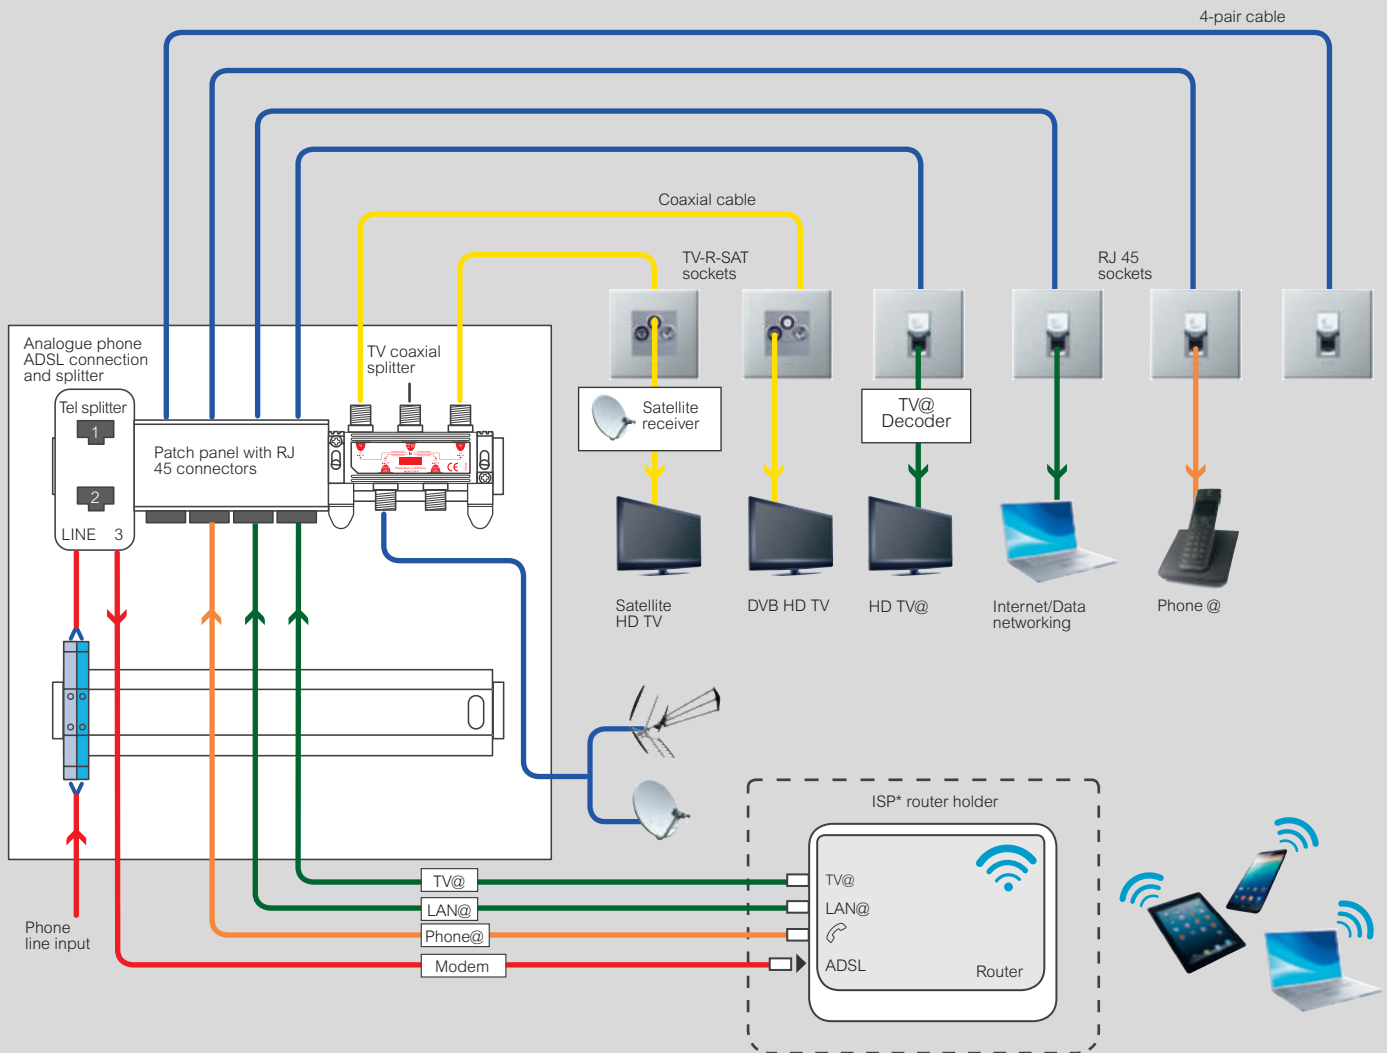

# Home network

## schematic diagram

### ■ ADSL connection with ISP\* router holder in home network cabinet

Classic network with analogue phone ADSL connection and splitter

\* ISP: Internet Service Provider

### Selection table - 4 RJ 45 + 4 TV

	DIN cabinet	ISP router holder	Analogue phone ADSL connection and splitter	RJ 45 modular DIN patch panel	RJ 45 quick fixing connectors Cat. 6 UTP	TV coaxial splitter 4 outputs + splitter DIN mount	RJ 45 sockets Cat. 6 UTP	TV/R/SAT sockets
Cat.No	-	4 131 49	4 132 00	4 130 79	4 130 81	0 739 82 + 0 739 79	-	-
Qty	1	1	1	1	4	1	4	4