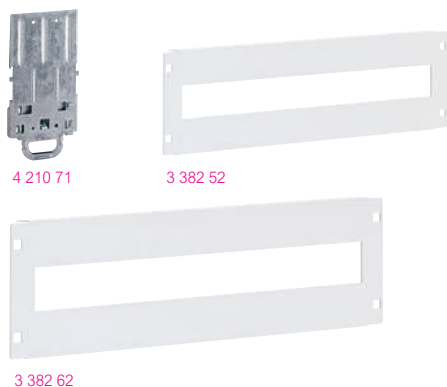

XL³ S 630

equipment for mounting modular devices and DPX³ on a rail

XL³ S 630

equipment for mounting DPX³ 160/250 on plate

Pack	Cat.Nos	3-position rails
		Used for mounting modular devices or DPX ³ 160/250 equipped with adaptors for rail
1	3 382 20	For 16-module enclosure
1	3 382 23	For 24-module enclosure
1	3 382 26	For 36-module enclosure
		Rail height spacer
1	3 382 40	Used to combine modular devices and DPX ³ 160/250 on the same rail
1	3 382 41	Used to combine modular devices and DRX on the same rail
1	3 382 42	Used to combine DRX and DPX ³ 160/250 on the same rail
		Adaptors for mounting DPX³ 160 and 250 on a rail
		Used to mount DPX ³ on a rail
1	4 210 71	For DPX ³ 160 without side motor-driven handle
1	4 210 73	For DPX ³ 160 with e.l.c.bs without side motor-driven handle
1	4 210 68	For all DPX ³ 160 with side motor-driven handle
1	4 210 72	For DPX ³ 250 without side motor-driven handle
1	4 210 74	For DPX ³ 250 with e.l.c.bs without side motor-driven handle
1	4 210 69	For all DPX ³ 250 with side motor-driven handle
		Window faceplates for modular devices
		Fixed with locking clips, 1/4 turn screws or screws
		Height 150 mm for modular devices
1	3 382 51	For 16-module enclosure
1	3 382 52	For 24-module enclosure
1	3 382 53	For 36-module enclosure
		Height 200 mm for Vistop up to 160 A
1	3 382 61	For 16-module enclosure
1	3 382 62	For 24-module enclosure
1	3 382 63	For 36-module enclosure
		Height 300 mm for DPX³ 160/250 and DPX-IS 250
1	3 382 71	For 16-module enclosure
1	3 382 72	For 24-module enclosure
1	3 382 73	For 36-module enclosure
		Height 400 mm for DPX³ 250 with e.l.c.bs and terminal shields
1	3 382 81	For 16-module enclosure
1	3 382 82	For 24-module enclosure
1	3 382 83	For 36-module enclosure