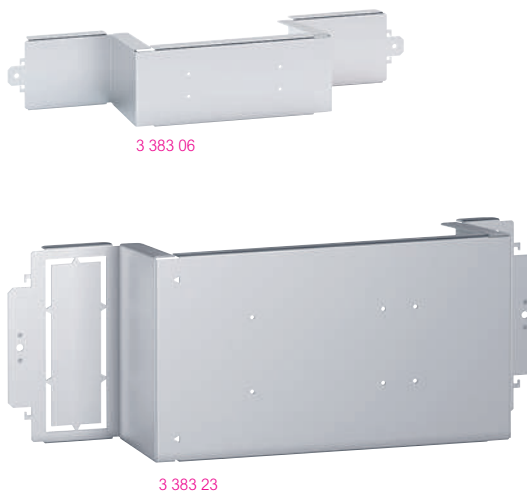

XL³ S 630

equipment for mounting modular devices and DPX³ on a rail

XL³ S 630

equipment for mounting DPX³ 160/250 on plate

Pack	Cat.Nos	3-position rails
		Used for mounting modular devices or DPX ³ 160/250 equipped with adaptors for rail
1	3 382 20	For 16-module enclosure
1	3 382 23	For 24-module enclosure
1	3 382 26	For 36-module enclosure
		Rail height spacer
1	3 382 40	Used to combine modular devices and DPX ³ 160/250 on the same rail
1	3 382 41	Used to combine modular devices and DRX on the same rail
1	3 382 42	Used to combine DRX and DPX ³ 160/250 on the same rail
		Adaptors for mounting DPX³ 160 and 250 on a rail
		Used to mount DPX ³ on a rail
1	4 210 71	For DPX ³ 160 without side motor-driven handle
1	4 210 73	For DPX ³ 160 with e.l.c.bs without side motor-driven handle
1	4 210 68	For all DPX ³ 160 with side motor-driven handle
1	4 210 72	For DPX ³ 250 without side motor-driven handle
1	4 210 74	For DPX ³ 250 with e.l.c.bs without side motor-driven handle
1	4 210 69	For all DPX ³ 250 with side motor-driven handle
		Window faceplates for modular devices
		Fixed with locking clips, 1/4 turn screws or screws
		Height 150 mm for modular devices
1	3 382 51	For 16-module enclosure
1	3 382 52	For 24-module enclosure
1	3 382 53	For 36-module enclosure
		Height 200 mm for Vistop up to 160 A
1	3 382 61	For 16-module enclosure
1	3 382 62	For 24-module enclosure
1	3 382 63	For 36-module enclosure
		Height 300 mm for DPX³ 160/250 and DPX-IS 250
1	3 382 71	For 16-module enclosure
1	3 382 72	For 24-module enclosure
1	3 382 73	For 36-module enclosure
		Height 400 mm for DPX³ 250 with e.l.c.bs and terminal shields
1	3 382 81	For 16-module enclosure
1	3 382 82	For 24-module enclosure
1	3 382 83	For 36-module enclosure